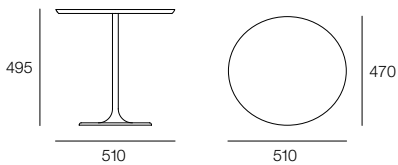

# Dizzie Side Table

Design Lievore Altherr Molina

Dizzie is a collection of tables, offering a neat solution to occasional, meeting and dining spaces. The Dizzie side table has an unusual super-elliptical top that sits 500mm off the ground, and is supported by a steel column finished in one of eight house powdercoat colours.