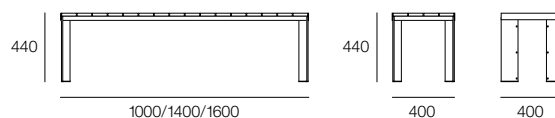

Deneb Outdoor
Design. Jesús Gasca

STUA

Deneb Outdoor

Design Jesús Gasca

Table

Bench

The attractive Deneb Collection offers the perfect solution for outdoor dining and seating arrangements. The range includes table, bench and stools, all featuring Deneb's classic aluminium frame, topped with all-weather slatted teak. Deneb tables and benches are available in three sizes, ensuring a perfect fit for any outdoor area. Tables and benches may be sold separately.