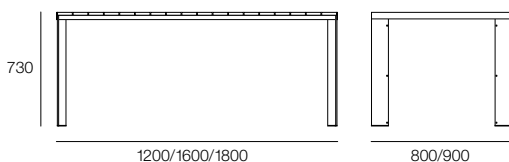

Deneb Outdoor
Design. Jesús Gasca

STUA

Deneb Outdoor

Design Jesús Gasca

Table

Bench

The attractive Deneb Collection offers the perfect solution for outdoor dining and seating arrangements. The range includes table, bench and stools, all featuring Deneb's classic aluminium frame, topped with all-weather slatted teak. Deneb tables and benches are available in three sizes, ensuring a perfect fit for any outdoor area. Tables and benches may be sold separately.