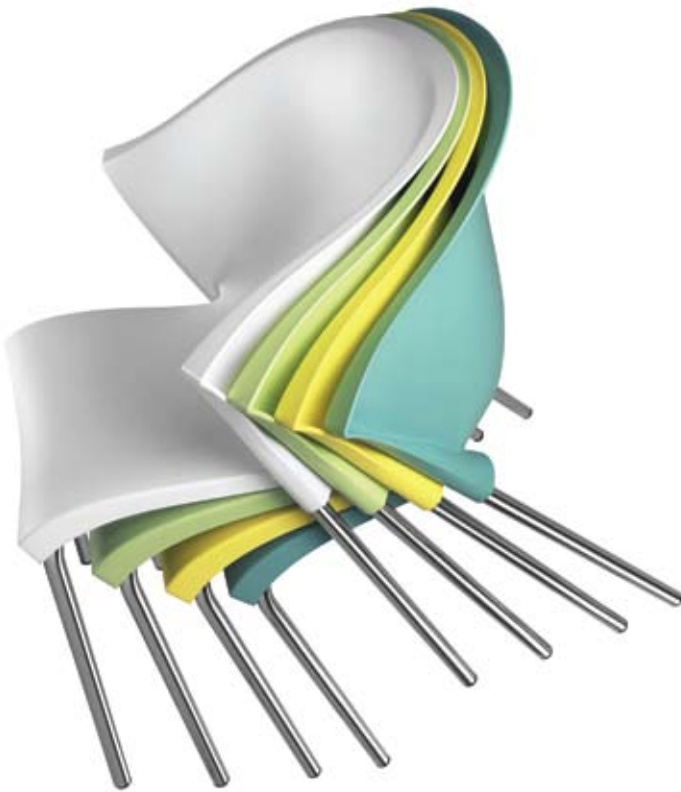

Bla Bla Bla Chair

Design Marco Maran

PARRI

Bla Bla Bla Chair

Design Marco Maran

Polypropylene Colours

01	05	06
11	02	25
21	27	10
08	24	04
03	09	07

The dynamic curves of the Bla Bla Bla chair add visual impact while maintaining ultimate comfort. The Bla Bla Bla chair features a light, stackable 4-leg frame, available with a bright chrome, brushed chrome, painted silver finish, or in stainless steel for outdoor use. The chair's shell is made from moulded polypropylene, which comes in a choice of house colours, and has a drainage hole for moisture.