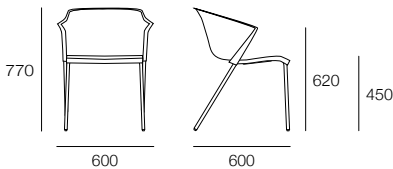

Bla Bla Bla Chair

Design Marco Maran

PARRI

Bla Bla Bla Chair

Design Marco Maran

Polypropylene Colours

01	05	06
11	02	25
21	27	10
08	24	04
03	09	07

The dynamic curves of the Bla Bla Bla chair add visual impact while maintaining ultimate comfort. The Bla Bla Bla chair features a light, stackable 4-leg frame, available with a bright chrome, brushed chrome, painted silver finish, or in stainless steel for outdoor use. The chair's shell is made from moulded polypropylene, which comes in a choice of house colours, and has a drainage hole for moisture.