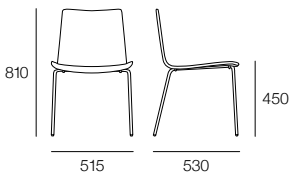

Baby Chair

Design Marco Maran

Timber Veneer Options

Oak 800	Rosewood 805
Beech 801	Wenge 806
Maple 802	Zebrano 807
Birch 803	Ebony 808
Mahogany 804	Walnut 809
	Nero 800607

Classic and classy, the Baby chair is a simple and elegant addition for home dining and commercial use. Its fine, 4-leg frame is made from brushed chrome or painted tubular steel, and is conveniently stackable. The chair's subtly curved seat and back is fashioned in beech or plywood, available in house stain or veneer finish. Seat, front face or fully upholstered shells are available in a choice of house fabrics, leather or hide.

Warranty

1 year structural warranty

Lead time

12 weeks

Maintenance

Refer to Stylecraft care + maintenance guide

Stackable

4-leg chair stackable to 8 chairs

Colours shown are indicative only

stylecraft^o

www.stylecraft.com.au
1300 306 960

www.stylecraft.asia
+65 6511 9328