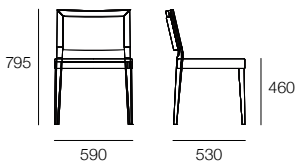

Ascot Chair

Design Vicente Soto

capdell

Ascot Chair

Design Vicente Soto

Timber Finishes

C-2	C-73
C-3	C-57
C-72	C-58
C-26	C-32
C-71	C-27
C-100	

The Ascot range epitomises classic modern design. The collection includes a chair and armchair, both of which are constructed from solid beechwood, which may be stained in a choice of house colour. A number of material options are available for the chair back, including full upholstery, timber, or woven cane. The seat can be upholstered in a choice of house fabric, leather or to specification.