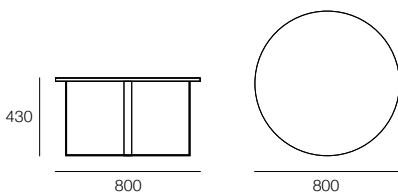

Argo Table

Design Lievore Altherr Molina

Argo Table

Design Lievore Altherr Molina

Argo is a coffee table with a three-leg design, the fine top floats above seat height when pulled up to a lounge. Argo's top is finished to dark chocolate lacquered MDF, which is matched by a dark chocolate painted steel frame.