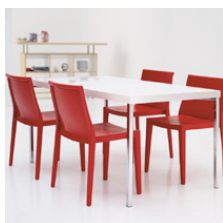

**Brisbane**

125 Commercial Road  
 Newstead QLD 4006  
 Tel: 07 3244 3000  
 Fax: 07 3252 0784

**PRODUCT SPECIFICATION AND MAINTENANCE**

<b>Product:</b>	<b>Regatta Chair</b>
<b>Description:</b>	Regatta stackable chair, with polypropylene shell & frame to selection of house colours. Available with or without metal arms. Upholstered seat pad in house fabrics available for indoor use.
<b>Manufacturer:</b>	Paco Capdell, Spain
<b>Designer:</b>	Vicente Soto.
<b>Dimensions:</b>	540W x 530D x 800H, seat at 450H, arms at 660H
<b>Leadtime:</b>	12 weeks
<b>Options Available:</b>	Chair with or without arms. Upholstery options are: Customers own selection (C.O.M) House Leather or Alcantara Paco house fabric Pieltech (synthetic leather) Sueder
<b>Maintenance:</b>	Frame can be wiped with soft clean cloth soaked in warm soapy water. No abrasive or alkaline solutions to be used. Wipe dry.
<b>Warranty:</b>	1 year structural warranty applicable from date of receipt.
<b>Special Note:</b>	This chair in its polypropylene without arms finish can be used outdoors.