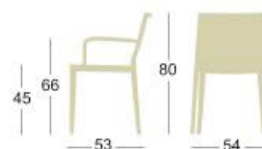

**Sydney**

221-225 Liverpool Street  
 Darlinghurst NSW 2010  
 Tel: 02 9355 0000  
 Fax: 02 9331 8399

stylecraft.com.au

**Melbourne**

145-149 Flinders Lane  
 Melbourne VIC 3000  
 Tel: 03 9666 4300  
 Fax: 03 9654 1620

**Brisbane**

125 Commercial Road  
 Newstead QLD 4006  
 Tel: 07 3244 3000  
 Fax: 07 3252 0784

**PRODUCT SPECIFICATION AND MAINTENANCE**

<b>Product:</b>	<b>Regatta Chair</b>
<b>Description:</b>	Regatta stackable chair, with polypropylene shell & frame to selection of house colours. Available with or without metal arms. Upholstered seat pad in house fabrics available for indoor use.
<b>Manufacturer:</b>	Paco Capdell, Spain
<b>Designer:</b>	Vicente Soto.
<b>Dimensions:</b>	540W x 530D x 800H, seat at 450H, arms at 660H
<b>Leadtime:</b>	12 weeks
<b>Options Available:</b>	Chair with or without arms. Upholstery options are: Customers own selection (C.O.M) House Leather or Alcantara Paco house fabric Pieltech (synthetic leather) Sueder
<b>Maintenance:</b>	Frame can be wiped with soft clean cloth soaked in warm soapy water. No abrasive or alkaline solutions to be used. Wipe dry.
<b>Warranty:</b>	1 year structural warranty applicable from date of receipt.
<b>Special Note:</b>	This chair in its polypropylene without arms finish can be used outdoors.